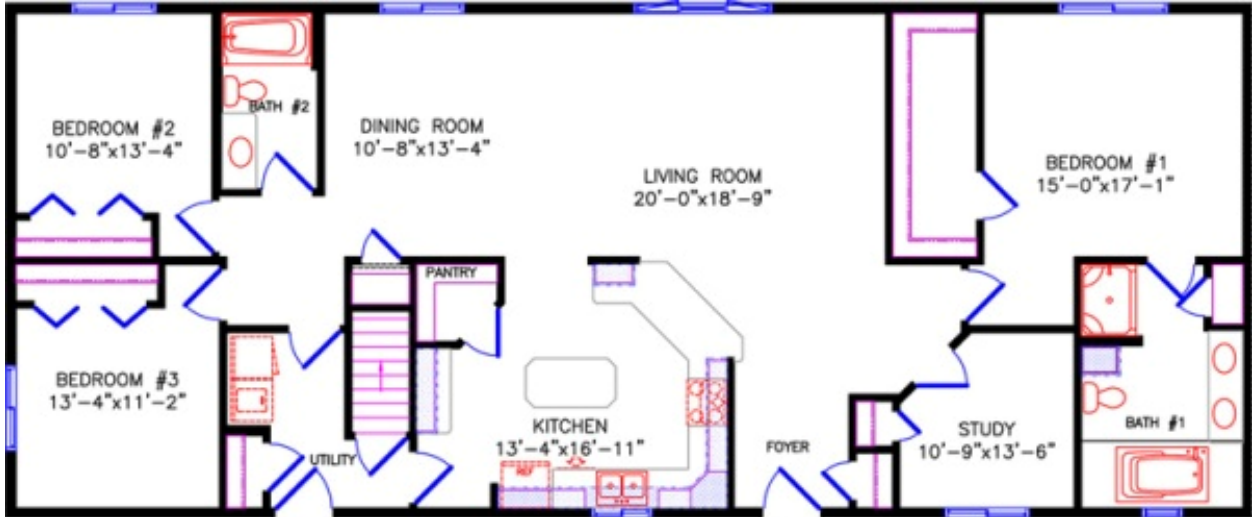

DARE TO DREAM HOUSE RAFFLE

CAMBRIDGE 1615 FLOOR PLAN:

Lower level 68' x 28' Total: 1904 Sq Ft
Large Ranch
3 Bedrooms
2 Bathrooms

This gorgeous, three bedroom home has a fabulous kitchen complete with amenities such as a large working island, a snack bar, a built-in desk area and a handsome walk-in pantry.

The front foyer opens into a large living area and is adjacent to a comfortable, private study. The master bedroom is accented with a spacious walk-in closet and elegant private master bath.